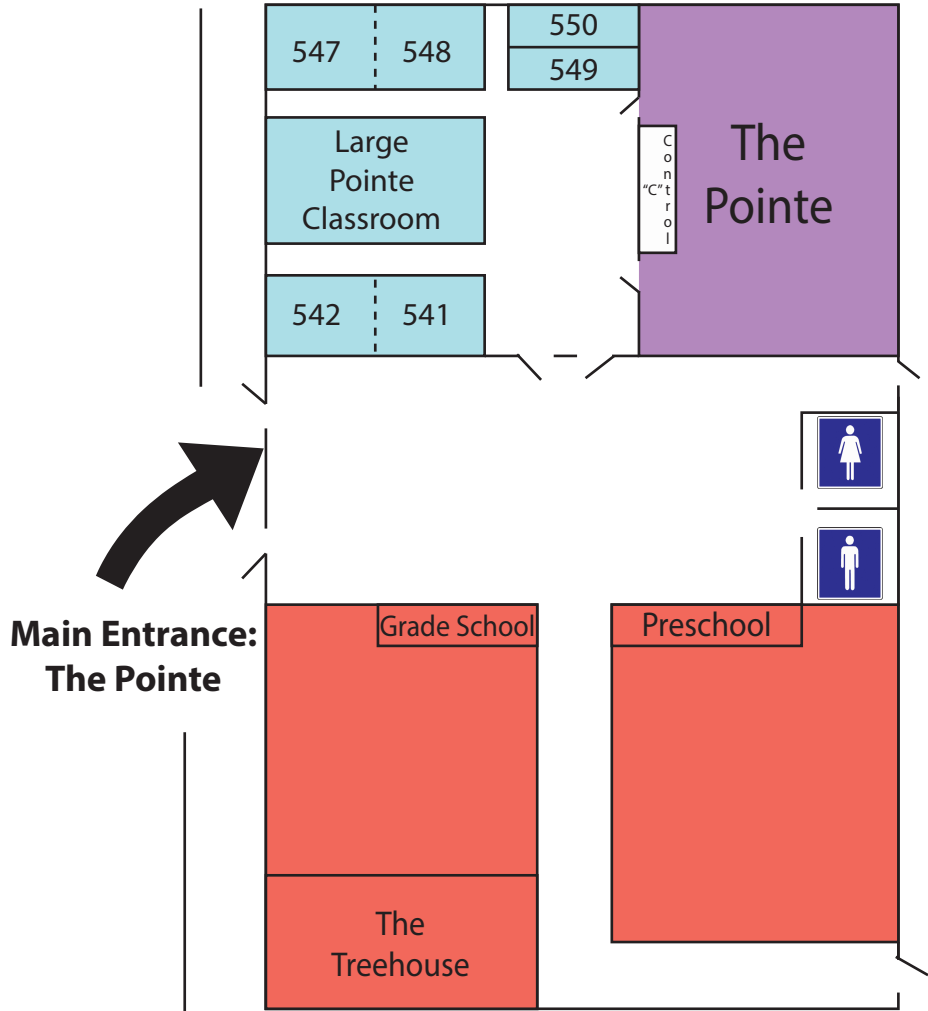

A Place Of
Grace!

C·H·A·P·I·N BAPTIST · CHURCH

950 Old Lexington Hwy
Chapin, SC 29036

**Main Entrance:
The Pointe**

**Main Entrance:
Worship Center**

Parking