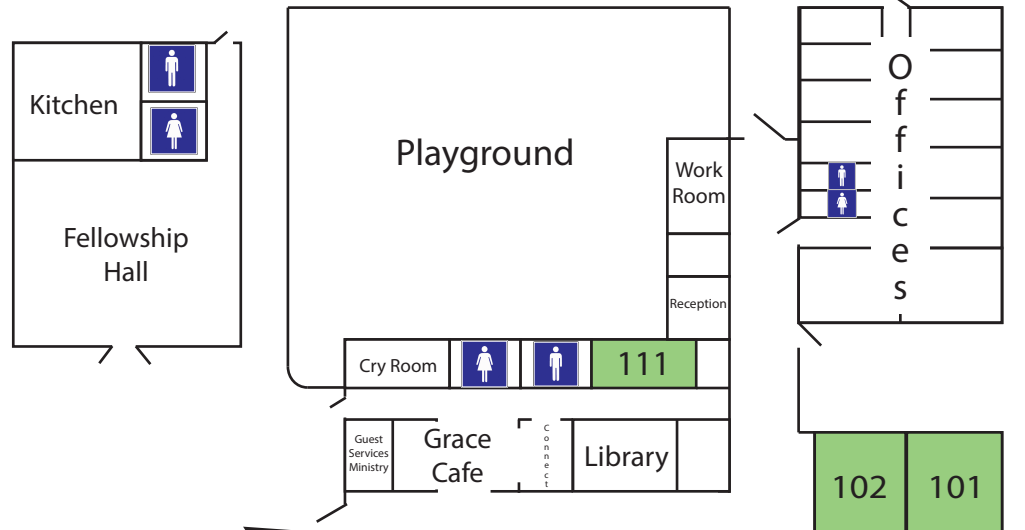

A Place Of
Grace!

C·H·A·P·I·N BAPTIST · CHURCH

950 Old Lexington Hwy
Chapin, SC 29036

**Main Entrance:
The Pointe**

**Main Entrance:
Worship Center**

Parking