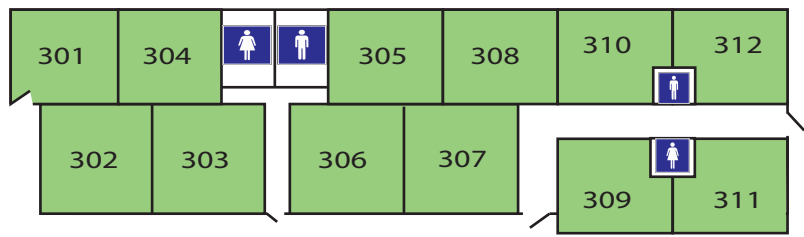

A Place Of
Grace!

C·H·A·P·I·N BAPTIST · CHURCH

950 Old Lexington Hwy
Chapin, SC 29036

**Main Entrance:
The Pointe**

**Main Entrance:
Worship Center**

Parking