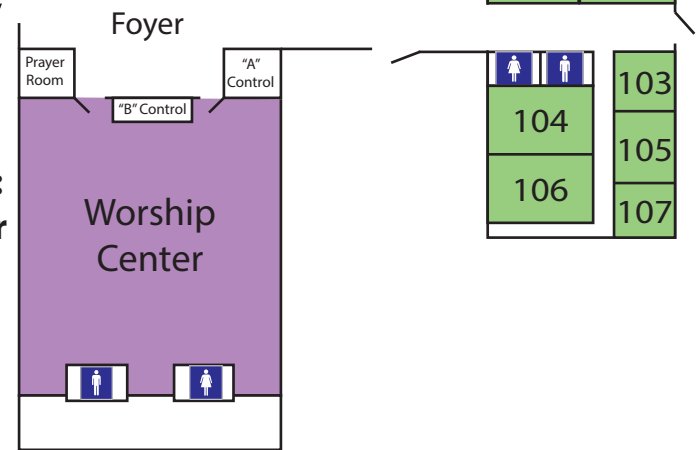

A Place Of
Grace!

C·H·A·P·I·N BAPTIST · CHURCH

950 Old Lexington Hwy
Chapin, SC 29036

**Main Entrance:
The Pointe**

**Main Entrance:
Worship Center**

Parking